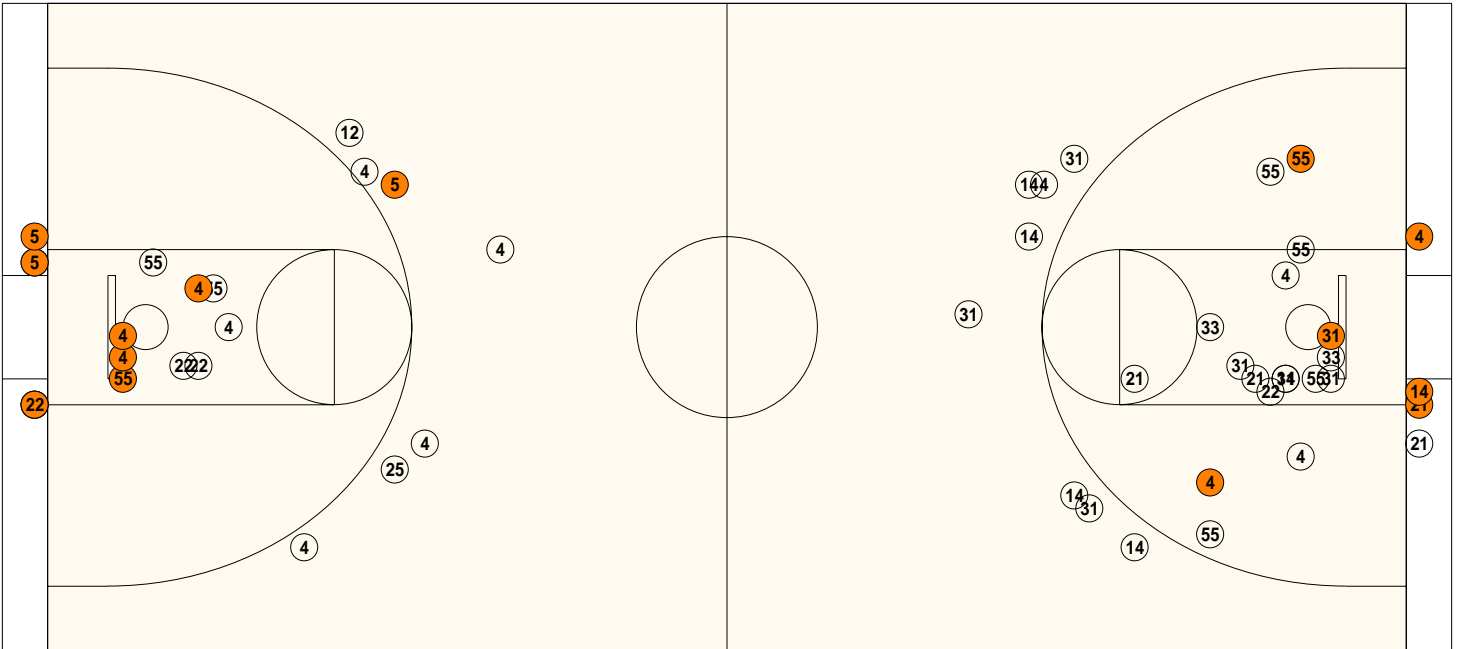

SECOND HALF

Pike County Central

2FG 8/15 (53.3%)	16s	Pts/Shot 0.88
3FG 1/7 (14.3%)	3	2nd Eff Pts 6
TFG 9/22 (40.9%)		Pts off TO's 11
FT 4/8 (50.0%)	4	3Pt Eff -21.3
Scoring Distribution: 2FG 69.6% 3FG 13.0% FT 17.4%		

East Carter

2FG 6/22 (27.3%)	12s	Pts/Shot 0.54
3FG 0/8 (0.00%)	0	2nd Eff Pts 6
TFG 6/30 (20.0%)		Pts off TO's 7
FT 8/14 (57.1%)	8	3Pt Eff -18.2
Scoring Distribution: 2FG 60.0% 3FG 0.0% FT 40.0%