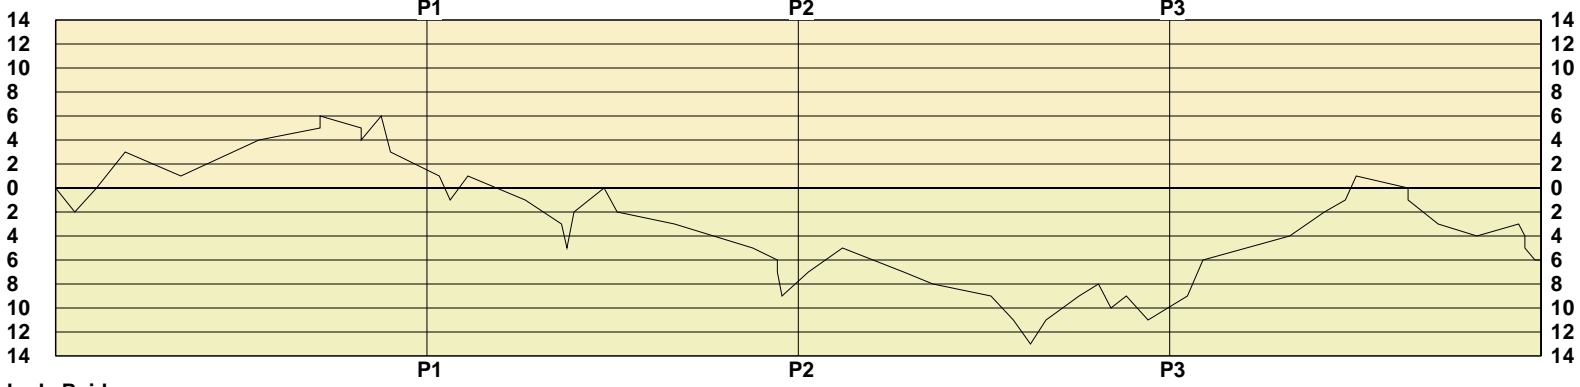

KHSAA Basketball - Scoring Timeline Report
Pike County Central Lady Hawks vs. East Carter Lady Raiders
DATE: 03/25/2004 TIME: 2:00 pm CST SITE: Diddle Arena-Bowling Green, KY

Lady Hawks

LEAD TIMELINE

Lady Raiders

SCORING TIMELINE