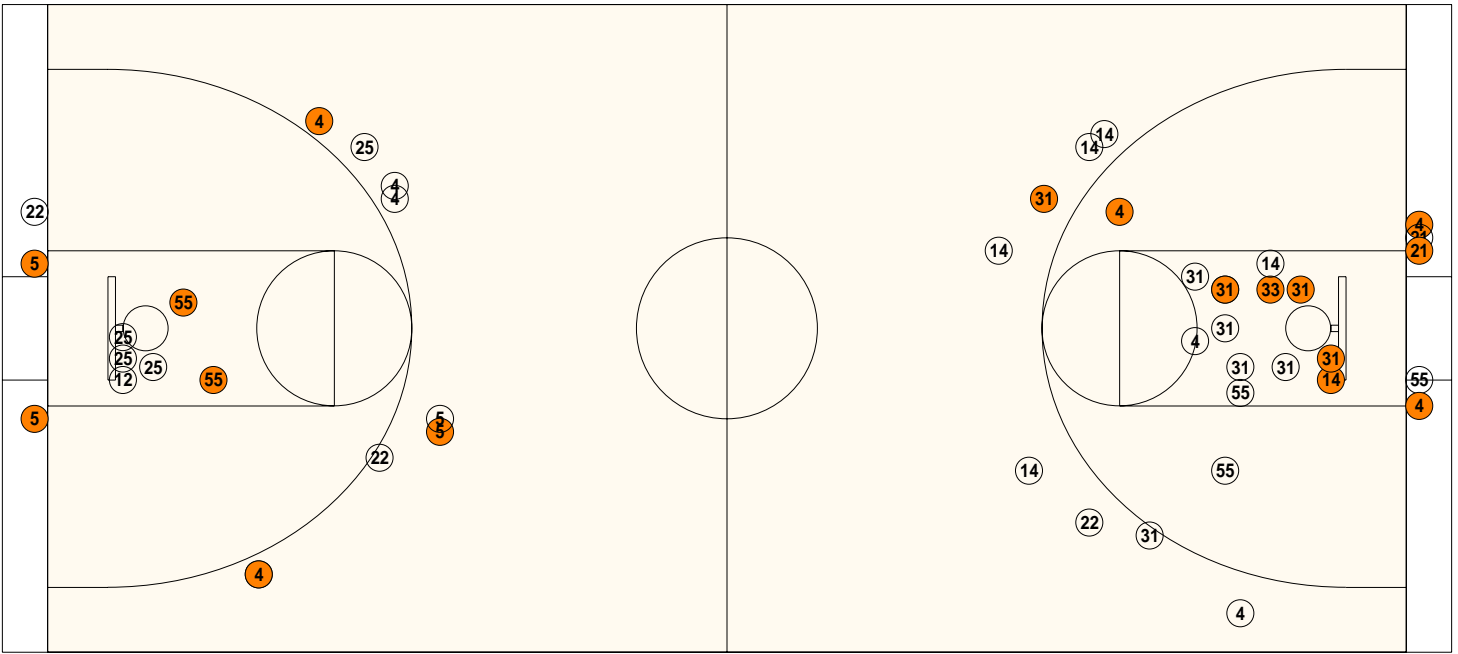

FIRST HALF

Pike County Central

Shooting	Pts	Pts
2FG 4/9 (44.4%)	8	Pts/Shot 1.00
3FG 3/9 (33.3%)	9	2nd Eff Pts 2
TFG 7/18 (38.9%)		Pts off TO's 5
FT 2/2 (100%)	2	3Pt Eff +3.7
Scoring Distribution: 2FG 42.1% 3FG 47.4% FT 10.5%		

East Carter

Shooting	Pts	Pts
2FG 10/20 (50.0%)	20	Pts/Shot 0.90
3FG 1/8 (12.5%)	3	2nd Eff Pts 4
TFG 11/28 (39.3%)		Pts off TO's 17
FT 5/6 (83.3%)	5	3Pt Eff -20.8
Scoring Distribution: 2FG 71.4% 3FG 10.7% FT 17.9%