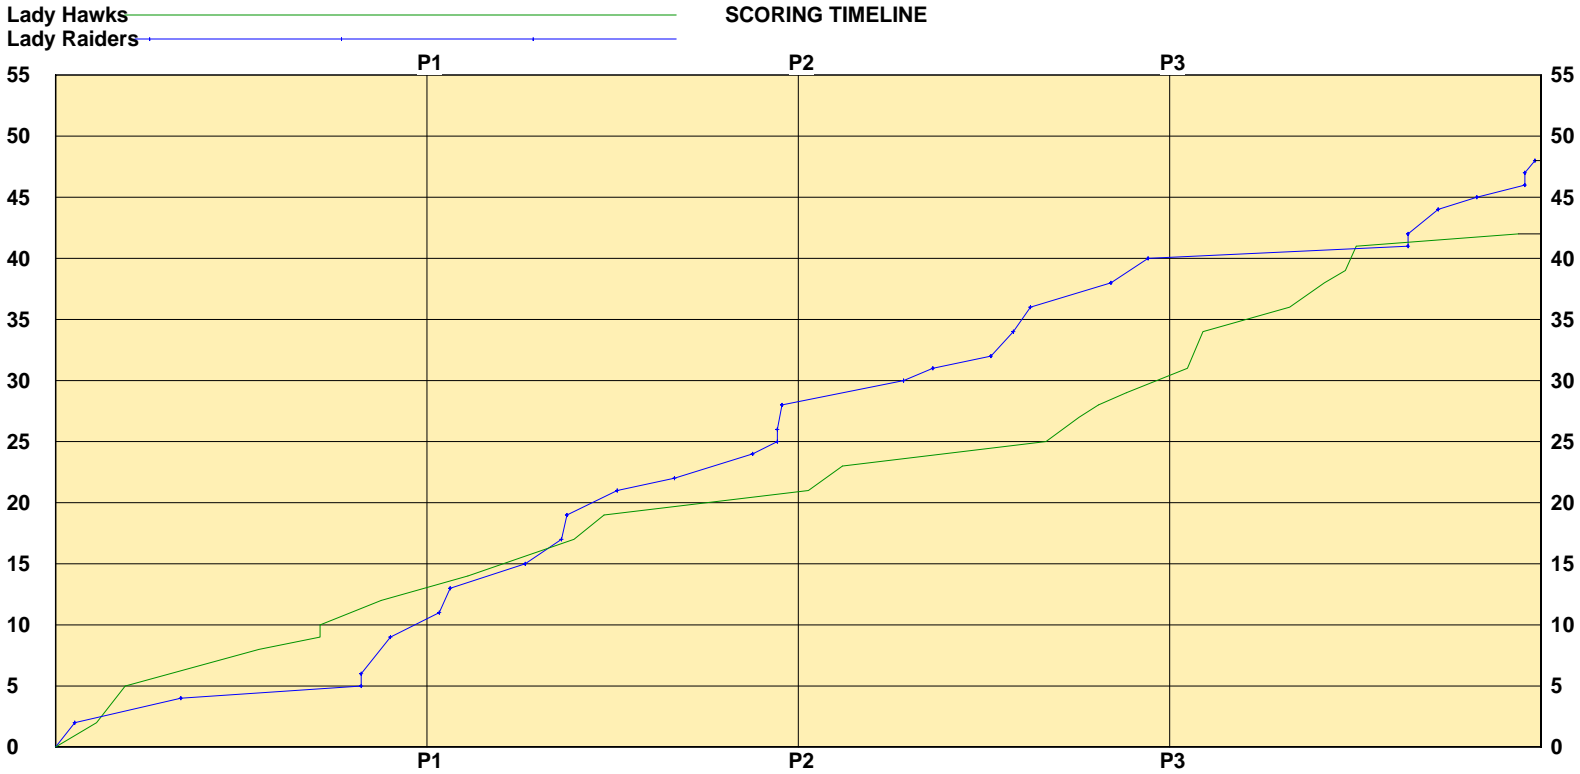

East Carter

2FG 6/22 (27.3%)	12s	Pts/Shot 0.54
3FG 0/8 (0.00%)	0	2nd Eff Pts 6
TFG 6/30 (20.0%)		Pts off TO's 7
FT 8/14 (57.1%)	8	3Pt Eff -18.2
Scoring Distribution: 2FG 60.0% 3FG 0.0% FT 40.0%		

KHSAA Basketball - Scoring Timeline Report
 Pike County Central Lady Hawks vs. East Carter Lady Raiders
 DATE: 03/25/2004 TIME: 2:00 pm CST SITE: Diddle Arena-Bowling Green, KY

Lady Hawks

LEAD TIMELINE

Lady Raiders

SCORING TIMELINE

Largest Lead PIKE 23 ECAR 36 (13 pts) Lead Changes 6 Number of Ties 3

KHSAA Basketball - Play by Play Report - Scoring Only (pg 1)

Pike County Central Lady Hawks vs. East Carter Lady Raiders